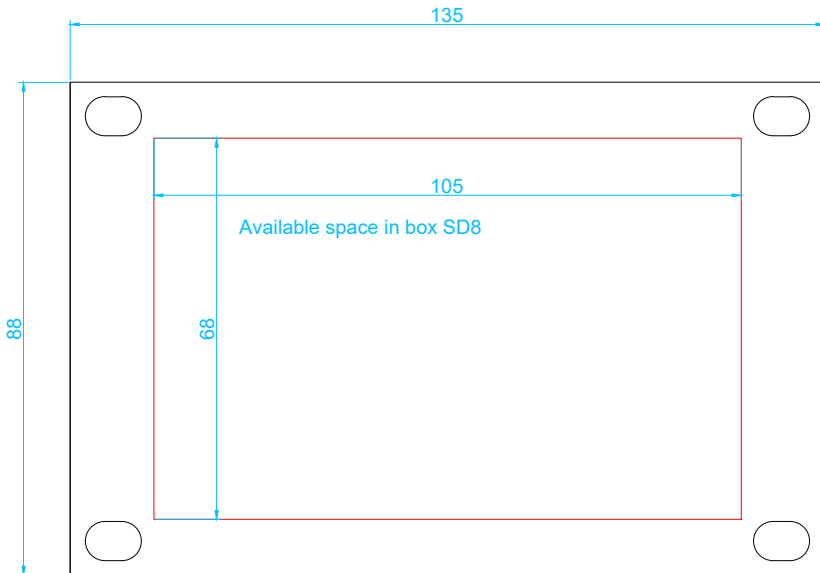

This sheet is property of PROMES B.V. and may not be multiplied, nor be used by or made available to third parties without written permission of the owner.

MATERIAL: ALU 3mm black coated

	PROMES	Date: 12-mrt-26	Drawingnumber:	Rev.
	www.PROMES.EU	Drawn: JH	ASBR00050	0
		Print: 24-mrt-26