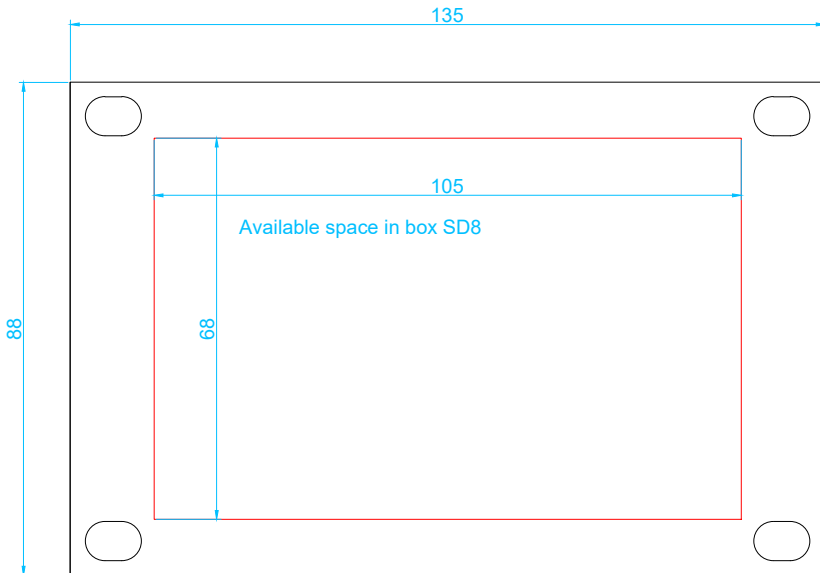

This sheet is property of PROMES B.V. and may not be multiplied, nor be used by or made available to third parties without written permission of the owner.

MATERIAL: STEEL 2mm black coated

	PROMES	Date: 24-mrt-26	Drawingnumber:	Rev.
	WWW.PROMES.EU	Drawn: JH	ASBR00000	0
		Print: 24-mrt-26