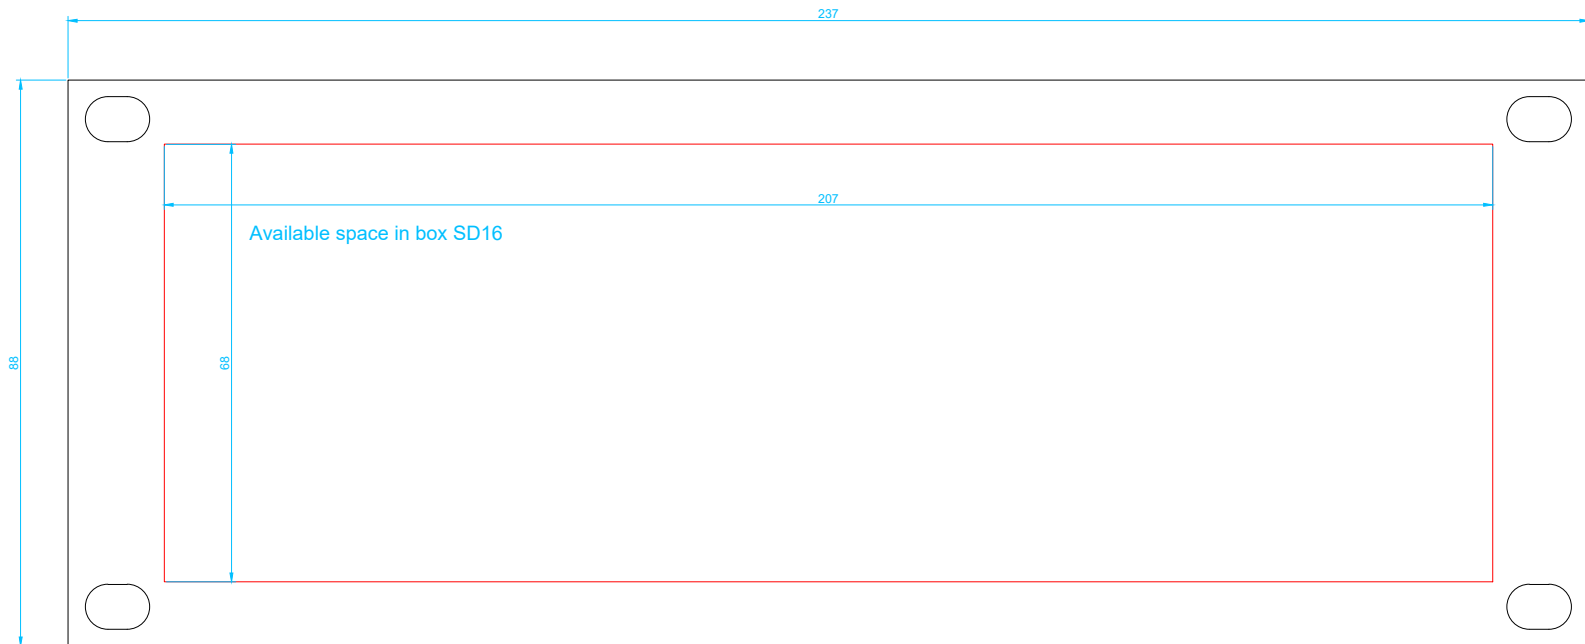

This sheet is property of PROMES B.V. and may not be multiplied, nor be used by or made available to third parties without written permission of the owner.

MATERIAL: ALU 3mm black coated

	PROMES	Date: 24-mrt-26	Drawingnumber:	Rev.
	www.PROMES.EU	Drawn: JH	ASBR00060	0
		Print: 24-mrt-26